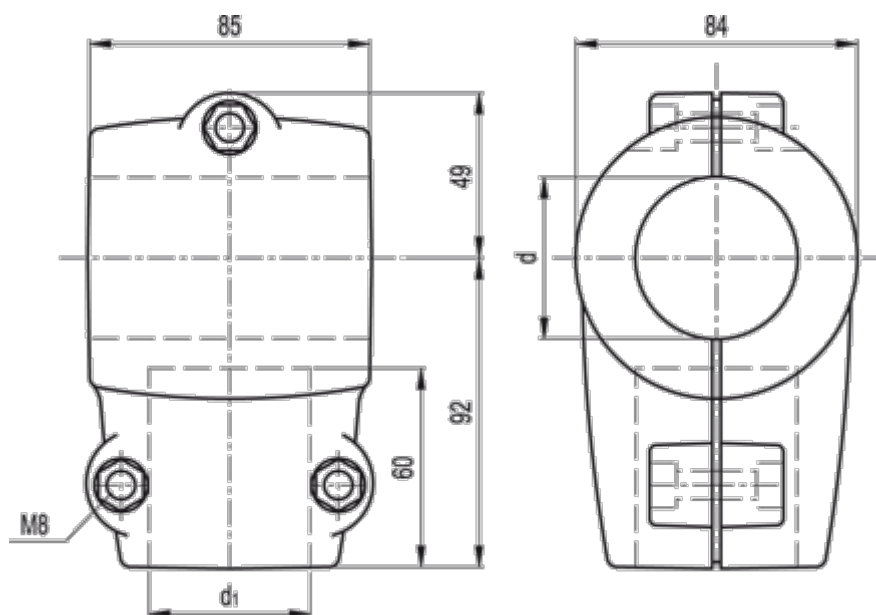

# Data Sheet

Article number: 2310419645  
Description: E+G Connection joint  
GC.48-42-SST

## Measures

d (inch) = 1 1/2 Gas  
d1 (inch) = 1 1/4 Gas  
d1 (mm) = 42.4  
d mm = 48.3  
Weight (g) = 400